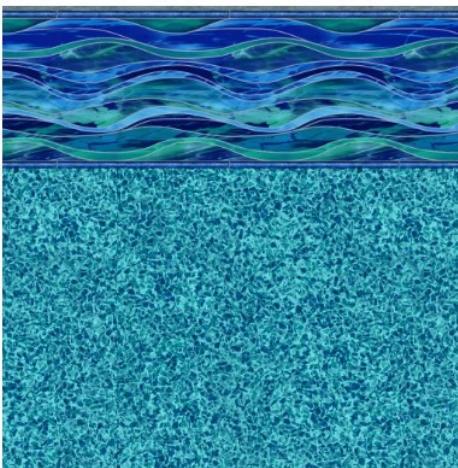

Carrara Marble *
Full Print (No Border)
28 mil only
In Stock

FULL PRINT PATTERNS

The following patterns are available in Full Print (No Border). Additional charges apply.

Sparkling Seas *
20 or 27 mil

Blue Diffusion *
20 or 27 mil

Gray Marino *
20 or 27 Mil

White Diffusion *
20 or 27 mil

Sea Breeze
20 or 27 mil

Clearwater Tan *
20 or 27 mil
In Stock

Blue Bahama *
20 or 27 mil

Blue Beach Pebble *
20 or 28 mil

Brilliant Blue Bahama *
20 or 27 Mil

Platinum *
20 or 27 mil

Oyster Bay *
20 or 27 mil

ADDITIONAL LIMITED QUANTITIES

Island Wave Tile
Island Blue Floor *
20 mil

OUT OF STOCK

27 mil

PERMANENTLY OUT OF STOCK

Gray Neptune Tile
Gray Marino Floor *
20 or 27 Mil