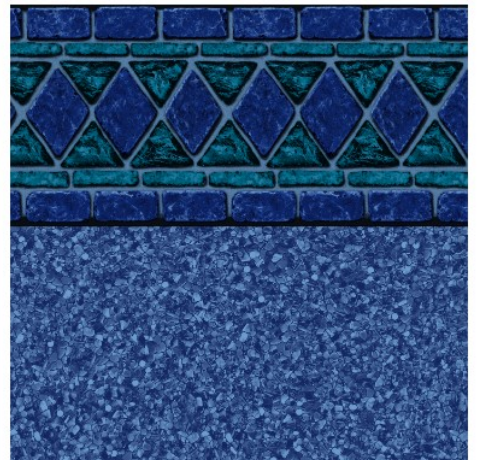

27/20 MIL OR 27 MIL PATTERNS

Catalina Tile
Sparkling Seas Floor *
27/20 mil or 27 mil
In Stock

Midas Tile
Sparkling Seas Floor *
27/20 mil or 27 mil
In Stock

Bayview Blue Tile
Blue Diffusion Floor *
27/20 mil or 27 mil
In Stock

Ancient Seas Tile
Gray Marino Floor *
27/20 mil or 27 mil
In Stock

Siesta Wave Tan Tile
White Diffusion Floor *
27/20 mil or 27 mil
In Stock

Seaside Twist Tile
Sea Breeze Floor
27/20 or 27 mil
In Stock

Stacked Stone Tile
Clearwater Tan Floor *
27/20 or 27 mil
In Stock

North Shore Tile
Blue Bahama Floor *
27/20 mil or 27 mil
In Stock

Blue Lancashire Tile
Blue Beach Pebble Floor *
28/20 or 28 mil
In stock

20 MIL OR 27 MIL PATTERNS

Blue Argos Tile
Stonecraft Mosaic Floor
20 or 27 mil
In Stock

Carrara Marble *
Full Print (No Border)
28 mil only
In Stock

FULL PRINT PATTERNS

The following patterns are available in Full Print (No Border). Additional charges apply.

Sparkling Seas *
20 or 27 mil

Blue Diffusion *
20 or 27 mil