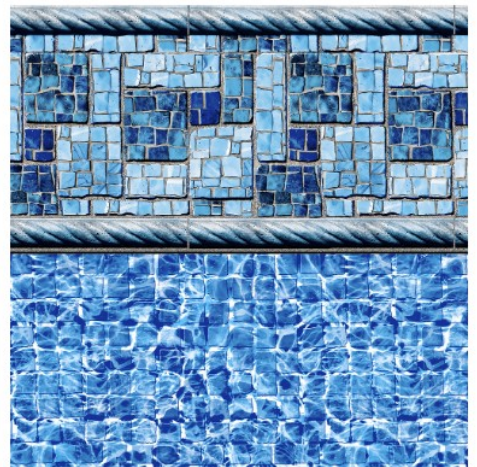

Summer River Tile
River Mosaic Floor
20 mil
In Stock