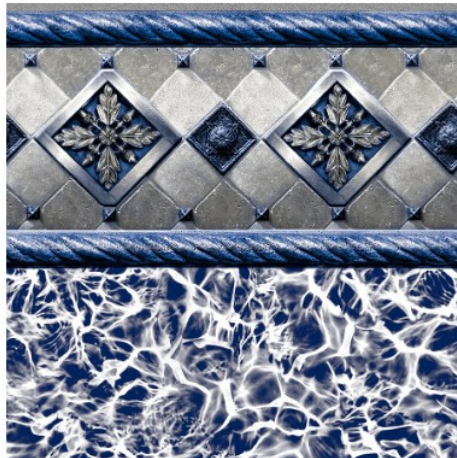

Bayview Slate Tile
White Diffusion Floor *
20 or 27 mil
In Stock