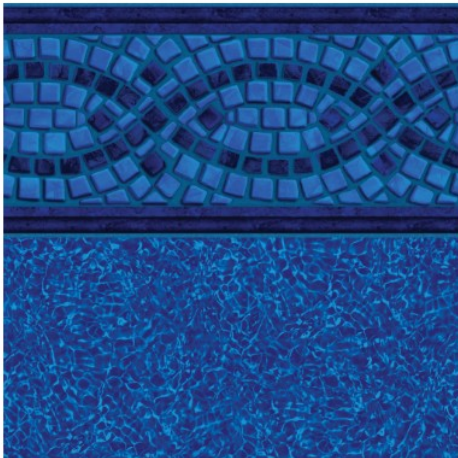

Mosaic Wave Tile
Brilliant Blue Bahama Floor *
20 or 27 mil
In Stock