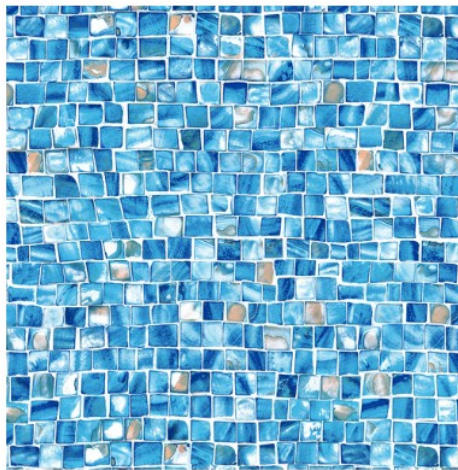

Carrara Marble *
Full Print (No Border)
28 mil only
In Stock

FULL PRINT PATTERNS

The following patterns are available in Full Print (No Border). Additional charges apply.

Sparkling Seas *
20 or 27 mil

Blue Diffusion *
20 or 27 mil

Gray Marino *
20 or 27 Mil

White Diffusion *
20 or 27 mil

Sea Breeze
20 or 27 mil

Clearwater Tan *
20 or 27 mil
In Stock

Blue Bahama *
20 or 27 mil

Blue Beach Pebble *
20 or 28 mil

Brilliant Blue Bahama *
20 or 27 Mil

Platinum *
20 or 27 mil

Oyster Bay *
20 or 27 mil

ADDITIONAL LIMITED QUANTITIES

Island Wave Tile
Island Blue Floor *
20 mil

OUT OF STOCK

27 mil

PERMANENTLY OUT OF STOCK

Gray Neptune Tile
Gray Marino Floor *
20 or 27 Mil