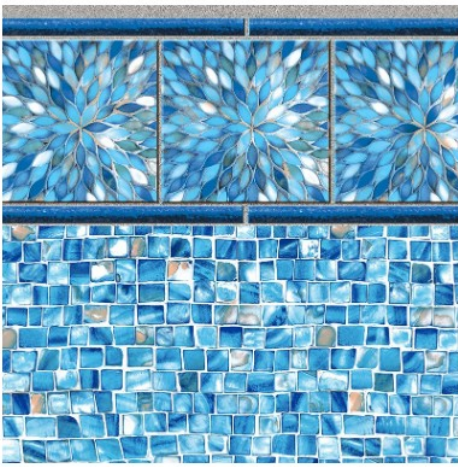

Elemental Tile
Stonecraft Mosaic Floor
20 mil
In Stock

Agra Tile
Brilliant Blue Bahama Floor *
20 or 27 mil
In Stock

Mosaic Wave Tile
Brilliant Blue Bahama Floor *
20 or 27 mil
In Stock

Bayview Slate Tile
White Diffusion Floor *
20 or 27 mil
In Stock

Gray Bayview Tile
Platinum Floor *
20 or 27 mil
In Stock

Sunburst Tile
Oyster Bay Floor *
20 or 27 mil
In Stock

Blue Raleigh Tile
Blue Beach Pebble Floor *
20 or 28 mil
In Stock

Summer River Tile
River Mosaic Floor
20 mil
In Stock

Seaglass * †
Full Print (No Border)
27 mil only
In Stock

Speckle Step Soleil †
Full Print (No Border)
20 mil only
In Stock

Graphite*
Full Print (No Border)
27 mil only
In Stock
NEW FOR 2023!

Butterfly Effect * †
Full Print (No Border)
28 mil only
In Stock

Carrara Marble *
Full Print (No Border)
28 mil only
In Stock

FULL PRINT PATTERNS

The following patterns are available in Full Print (No Border). Additional charges apply.

Sparkling Seas *
20 or 27 mil

Blue Diffusion *
20 or 27 mil