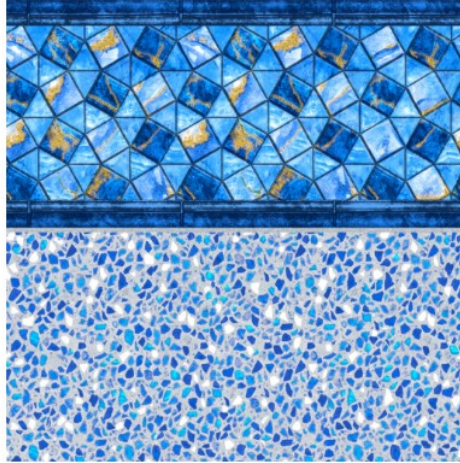

27/20 MIL OR 27 MIL PATTERNS

Catalina Tile
Sparkling Seas Floor *
27/20 mil or 27 mil
In Stock

Midas Tile
Sparkling Seas Floor *
27/20 mil or 27 mil
In Stock

Bayview Blue Tile
Blue Diffusion Floor *
27/20 mil or 27 mil
In Stock