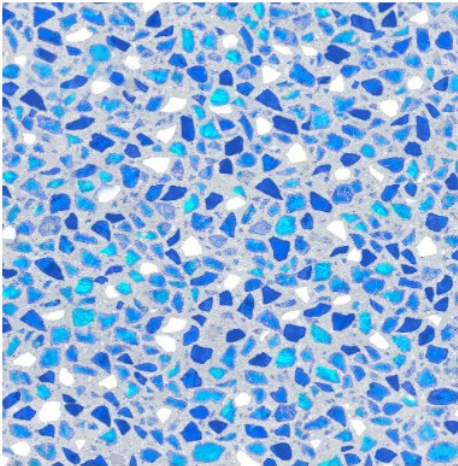

Seaglass * †
Full Print (No Border)
27 mil only
In Stock

Speckle Step Soleil †
Full Print (No Border)
20 mil only
In Stock

Graphite*
Full Print (No Border)
27 mil only
In Stock
NEW FOR 2023!

Butterfly Effect * †
Full Print (No Border)
28 mil only
In Stock

Carrara Marble *
Full Print (No Border)
28 mil only
In Stock

FULL PRINT PATTERNS

The following patterns are available in Full Print (No Border). Additional charges apply.

Sparkling Seas *
20 or 27 mil

Blue Diffusion *
20 or 27 mil

Gray Marino *
20 or 27 Mil

White Diffusion *
20 or 27 mil

Sea Breeze
20 or 27 mil

Clearwater Tan *
20 or 27 mil
In Stock

Blue Bahama *
20 or 27 mil

Blue Beach Pebble *
20 or 28 mil

Brilliant Blue Bahama *
20 or 27 Mil