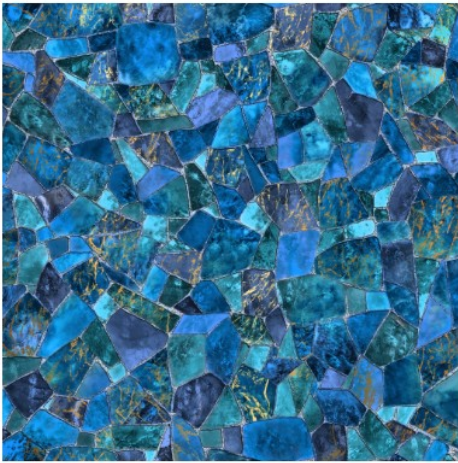

Gray Bayview Tile
Platinum Floor *
20 or 27 mil
In Stock

Sunburst Tile
Oyster Bay Floor *
20 or 27 mil
In Stock

Blue Raleigh Tile
Blue Beach Pebble Floor *
20 or 28 mil
In Stock

Summer River Tile
River Mosaic Floor
20 mil
In Stock

Seaglass * †
Full Print (No Border)
27 mil only
In Stock

Speckle Step Soleil †
Full Print (No Border)
20 mil only
In Stock

Graphite*
Full Print (No Border)
27 mil only
In Stock
NEW FOR 2023!

Butterfly Effect * †
Full Print (No Border)
28 mil only
In Stock

Carrara Marble *
Full Print (No Border)
28 mil only
In Stock

FULL PRINT PATTERNS

The following patterns are available in Full Print (No Border). Additional charges apply.

Sparkling Seas *
20 or 27 mil

Blue Diffusion *
20 or 27 mil