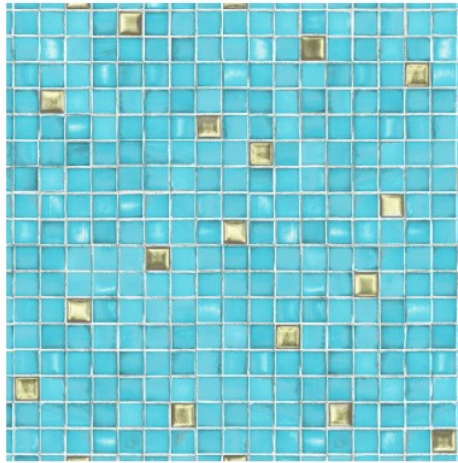

Elemental Tile
Stonecraft Mosaic Floor
20 mil
In Stock

Agra Tile
Brilliant Blue Bahama Floor *
20 or 27 mil
In Stock

Mosaic Wave Tile
Brilliant Blue Bahama Floor *
20 or 27 mil
In Stock

Bayview Slate Tile
White Diffusion Floor *
20 or 27 mil
In Stock

Gray Bayview Tile
Platinum Floor *
20 or 27 mil
In Stock

Sunburst Tile
Oyster Bay Floor *
20 or 27 mil
In Stock

Blue Raleigh Tile
Blue Beach Pebble Floor *
20 or 28 mil
In Stock

Summer River Tile
River Mosaic Floor
20 mil
In Stock

Seaglass * †
Full Print (No Border)
27 mil only
In Stock

Speckle Step Soleil †
Full Print (No Border)
20 mil only
In Stock

Graphite*
Full Print (No Border)
27 mil only
In Stock
NEW FOR 2023!

Butterfly Effect * †
Full Print (No Border)
28 mil only
In Stock

Carrara Marble *
Full Print (No Border)
28 mil only
In Stock

FULL PRINT PATTERNS

The following patterns are available in Full Print (No Border). Additional charges apply.

Sparkling Seas *
20 or 27 mil

Blue Diffusion *
20 or 27 mil