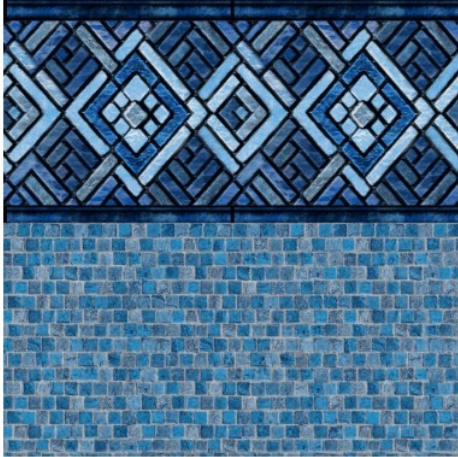

Ancient Seas Tile
Gray Marino Floor *
27/20 mil or 27 mil
In Stock

Siesta Wave Tan Tile
White Diffusion Floor *
27/20 mil or 27 mil
In Stock

Seaside Twist Tile
Sea Breeze Floor
27/20 or 27 mil
In Stock

Stacked Stone Tile
Clearwater Tan Floor *
27/20 or 27 mil
In Stock

North Shore Tile
Blue Bahama Floor *
27/20 mil or 27 mil
In Stock

Blue Lancashire Tile
Blue Beach Pebble Floor *
28/20 or 28 mil
In stock

20 MIL OR 27 MIL PATTERNS

Blue Argos Tile
Stonecraft Mosaic Floor
20 or 27 mil
In Stock