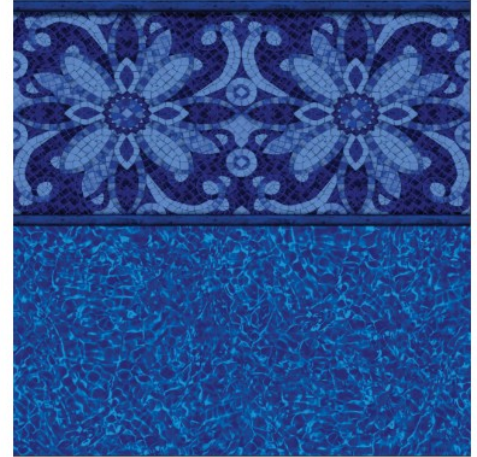

Agra Tile
Brilliant Blue Bahama Floor *
20 or 27 mil
In Stock