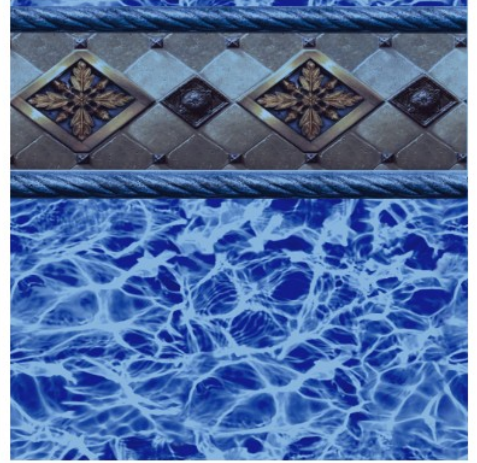

27/20 MIL OR 27 MIL PATTERNS

Catalina Tile
Sparkling Seas Floor *
27/20 mil or 27 mil
In Stock

Midas Tile
Sparkling Seas Floor *
27/20 mil or 27 mil
In Stock

Bayview Blue Tile
Blue Diffusion Floor *
27/20 mil or 27 mil
In Stock

Ancient Seas Tile
Gray Marino Floor *
27/20 mil or 27 mil
In Stock

Siesta Wave Tan Tile
White Diffusion Floor *
27/20 mil or 27 mil
In Stock

Seaside Twist Tile
Sea Breeze Floor
27/20 or 27 mil
In Stock

Stacked Stone Tile
Clearwater Tan Floor *
27/20 or 27 mil
In Stock