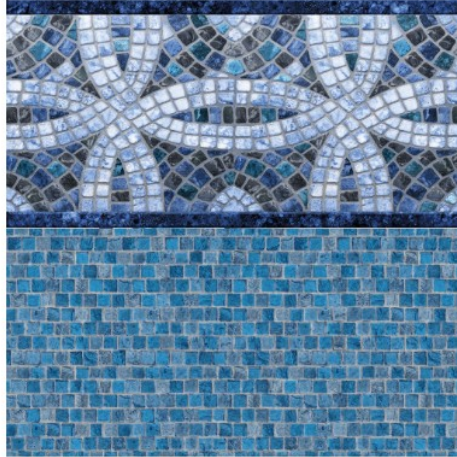

Ancient Seas Tile
Gray Marino Floor *
27/20 mil or 27 mil
In Stock

Siesta Wave Tan Tile
White Diffusion Floor *
27/20 mil or 27 mil
In Stock

Seaside Twist Tile
Sea Breeze Floor
27/20 or 27 mil
In Stock

Stacked Stone Tile
Clearwater Tan Floor *
27/20 or 27 mil
In Stock

North Shore Tile
Blue Bahama Floor *
27/20 mil or 27 mil
In Stock

Blue Lancashire Tile
Blue Beach Pebble Floor *
28/20 or 28 mil
In stock

20 MIL OR 27 MIL PATTERNS

Blue Argos Tile
Stonecraft Mosaic Floor
20 or 27 mil
In Stock

Carrara Marble *
Full Print (No Border)
28 mil only
In Stock

FULL PRINT PATTERNS

The following patterns are available in Full Print (No Border). Additional charges apply.

Sparkling Seas *
20 or 27 mil

Blue Diffusion *
20 or 27 mil