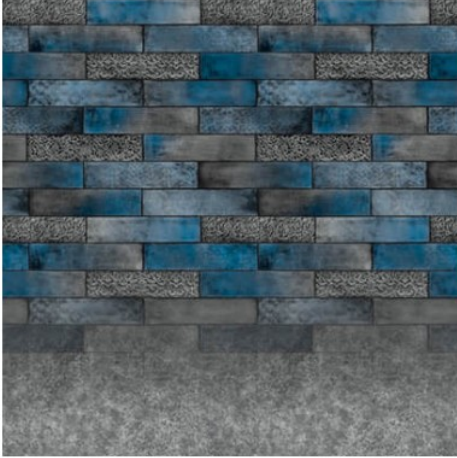

Island Wave Tile
Island Blue Floor *
20 mil

OUT OF STOCK

27 mil

PERMANENTLY OUT OF STOCK

Gray Neptune Tile
Gray Marino Floor *
20 or 27 Mil

In Stock

Tan Argos Tile
Clearwater Tan Floor *
20 mil

In Stock

27 mil

PERMANENTLY OUT OF STOCK

Bali Tile
Gray Marino Floor *
20 mil

In Stock

27 mil

PERMANENTLY OUT OF STOCK

Blue Neptune Tile
Avelino Floor *
20 mil

In Stock

27/20 Mil

PERMANENTLY OUT OF STOCK

Pebblestone *
Full Print
20 mil

In Stock

28 Mil

PERMANENTLY OUT OF STOCK