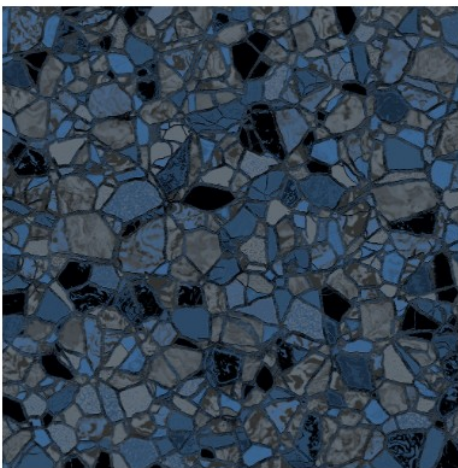

Gray Bayview Tile
Platinum Floor *
20 or 27 mil
In Stock

Sunburst Tile
Oyster Bay Floor *
20 or 27 mil
In Stock

Blue Raleigh Tile
Blue Beach Pebble Floor *
20 or 28 mil
In Stock

Summer River Tile
River Mosaic Floor
20 mil
In Stock

Seaglass * †
Full Print (No Border)
27 mil only
In Stock

Speckle Step Soleil †
Full Print (No Border)
20 mil only
In Stock

Graphite*
Full Print (No Border)
27 mil only
In Stock
NEW FOR 2023!

Butterfly Effect * †
Full Print (No Border)
28 mil only
In Stock